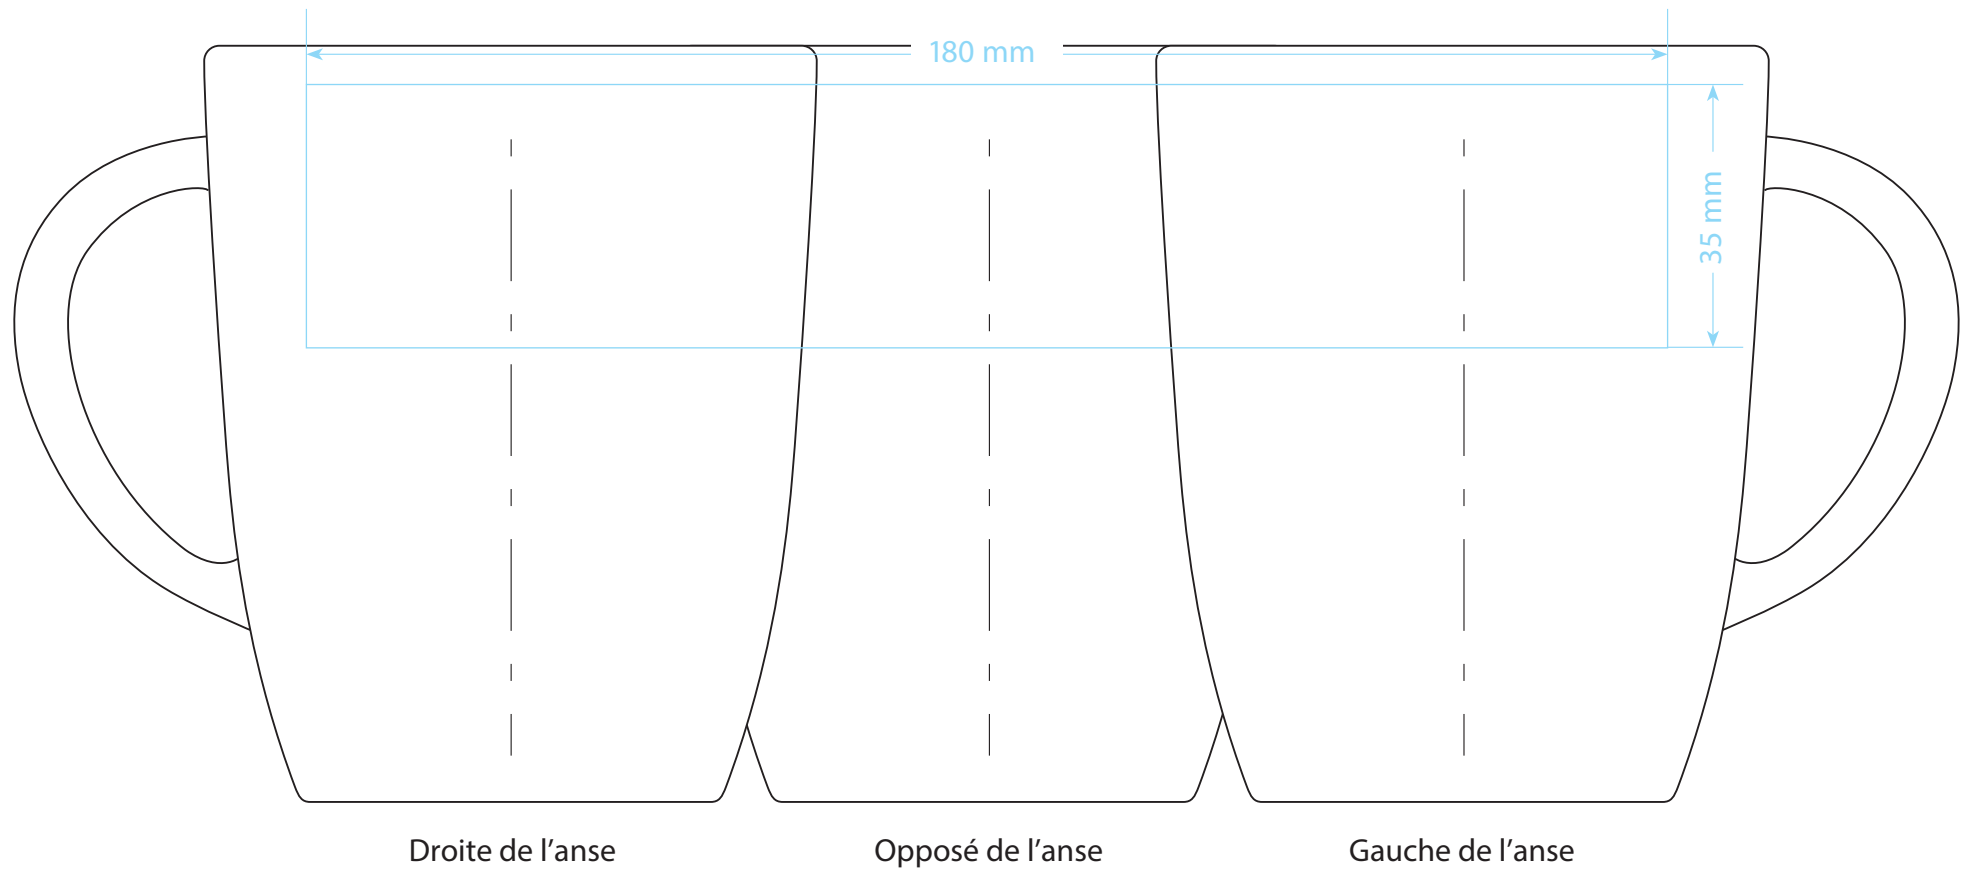

Art. No. 0354* Pics Elite

*mit rou bill Bodenmarke / with rou bill base mark

MUGS
BY rou bill

senator[®]
Extramoreordinary. Since 1920.

Sublimation

Droite de l'anse

Opposé de l'anse

Gauche de l'anse