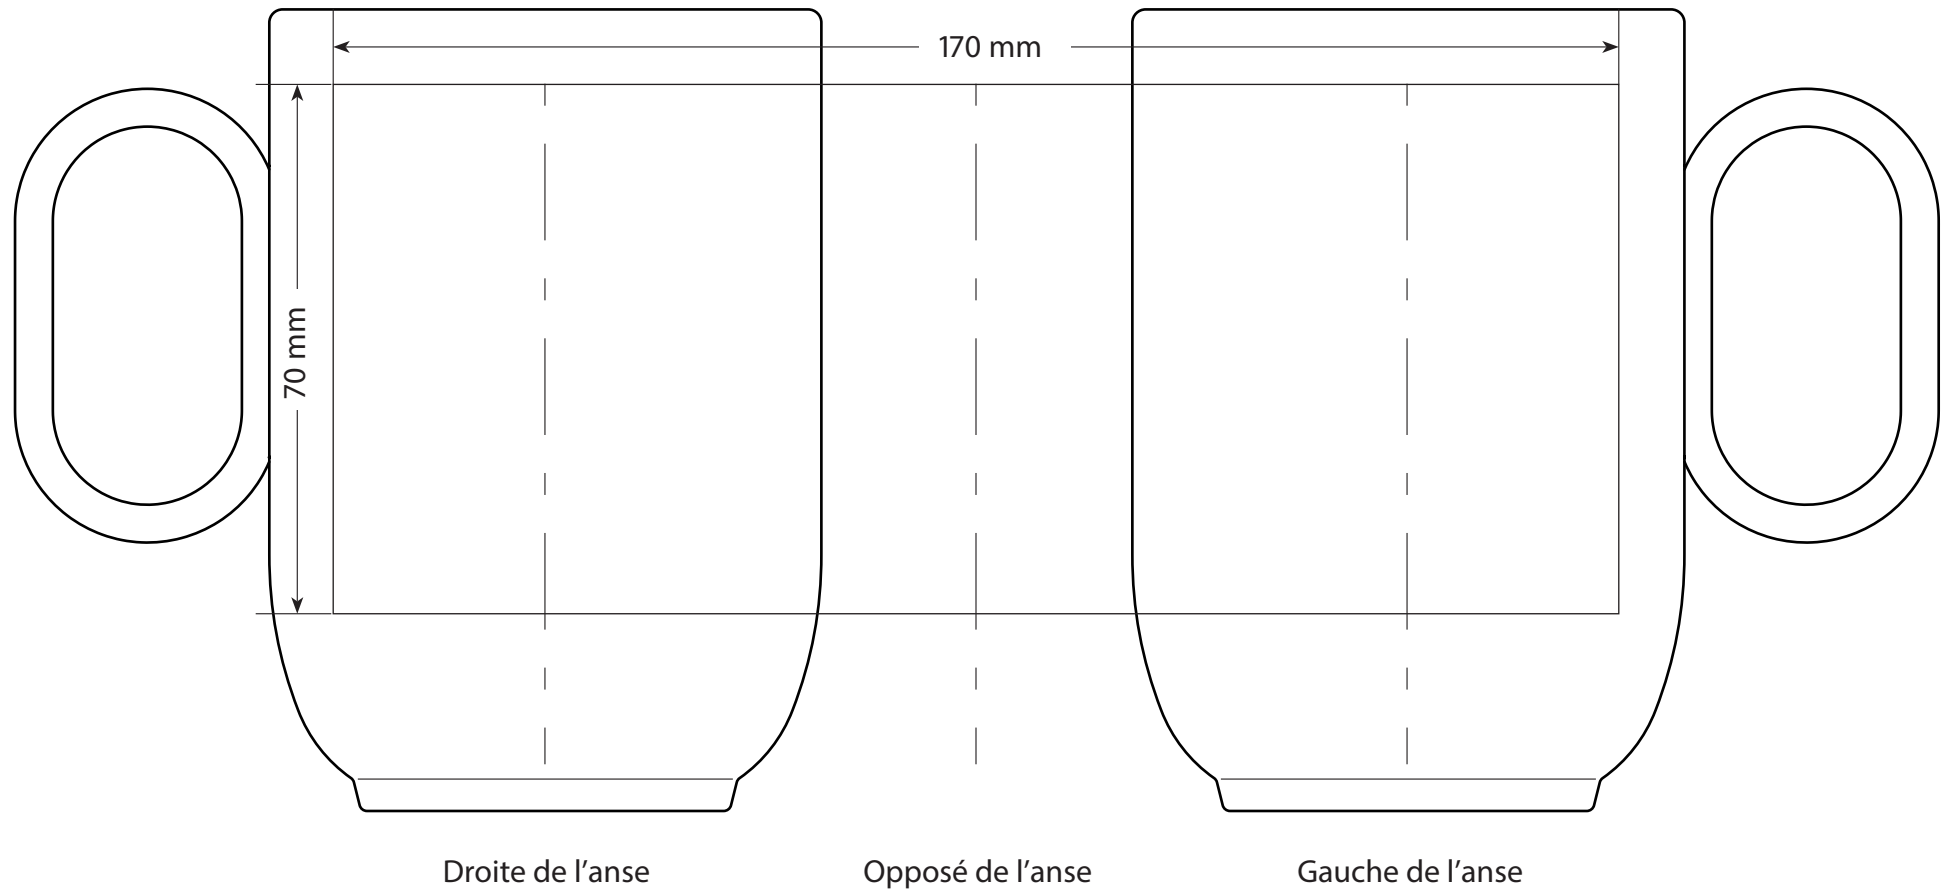

Art. No. 0357\* Pics Sweep

\*mit rou bill Bodenmarke / with rou bill base mark

MUGS  
BY rou bill

senator®  
Extramoreordinary. Since 1920.

Sublimation

Droite de l'anse

Opposé de l'anse

Gauche de l'anse