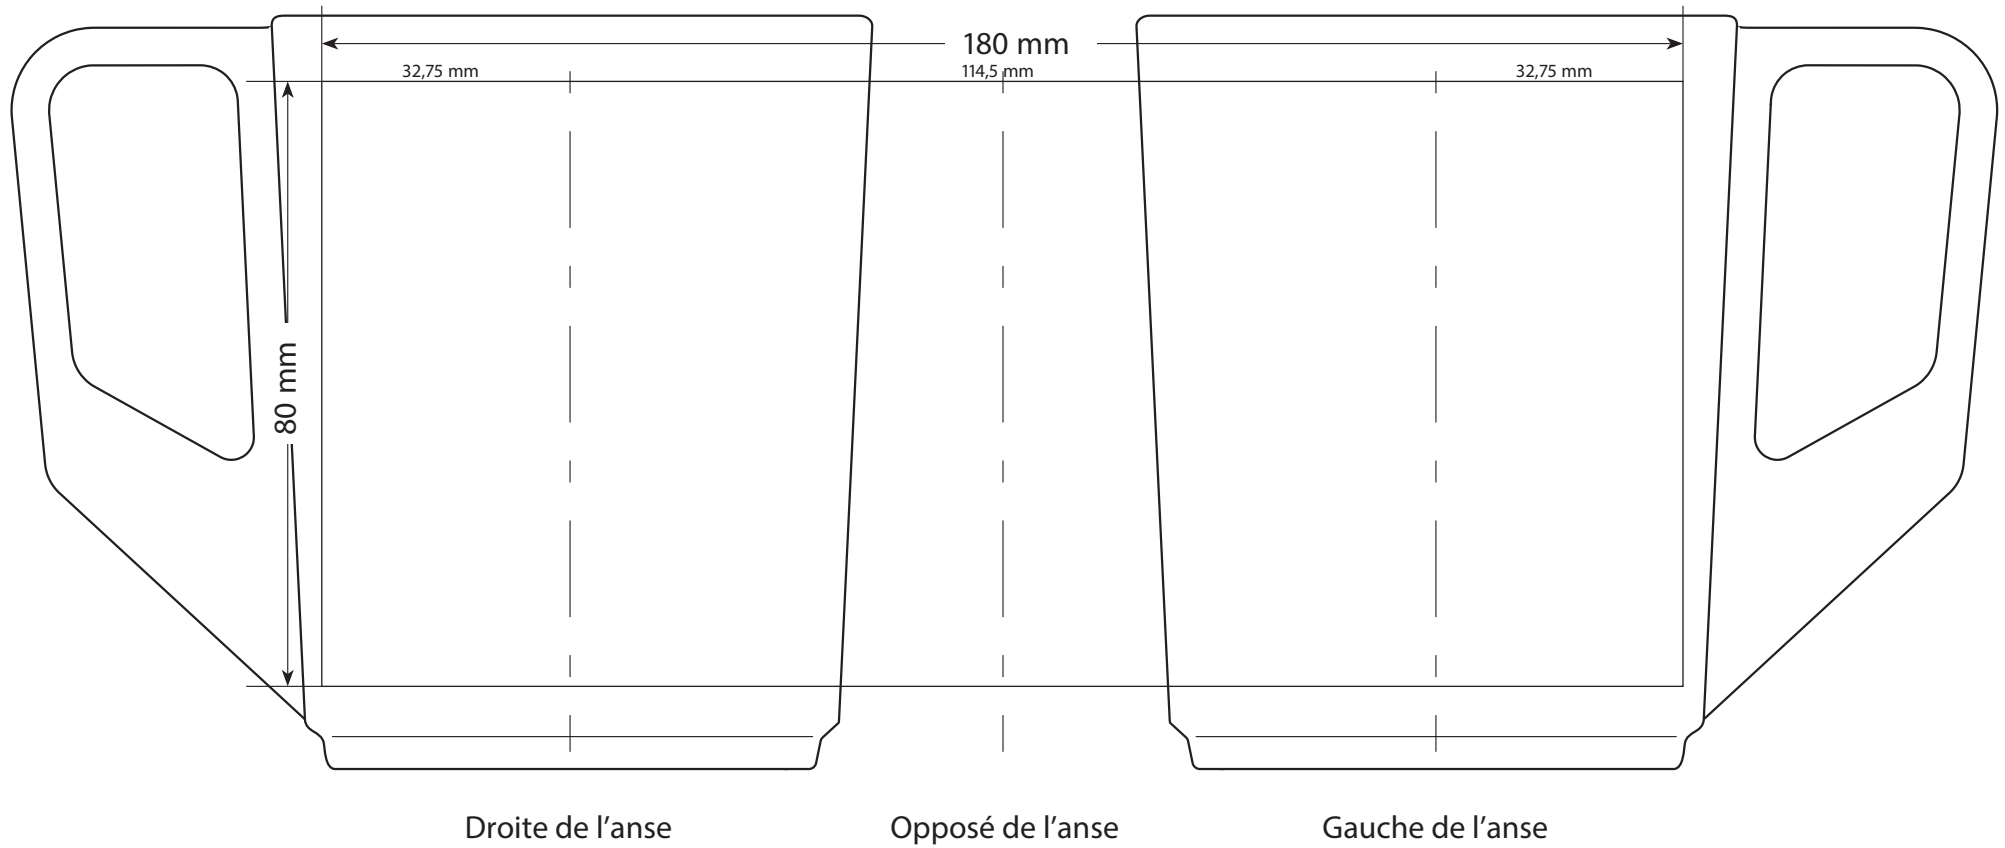

Art. No. 0358* Pics Solid

*mit rou bill Bodenmarke / with rou bill base mark

MUGS
BY rou bill

senator®
Extramoreordinary. Since 1920.

Sublimation

Droite de l'anse

Opposé de l'anse

Gauche de l'anse